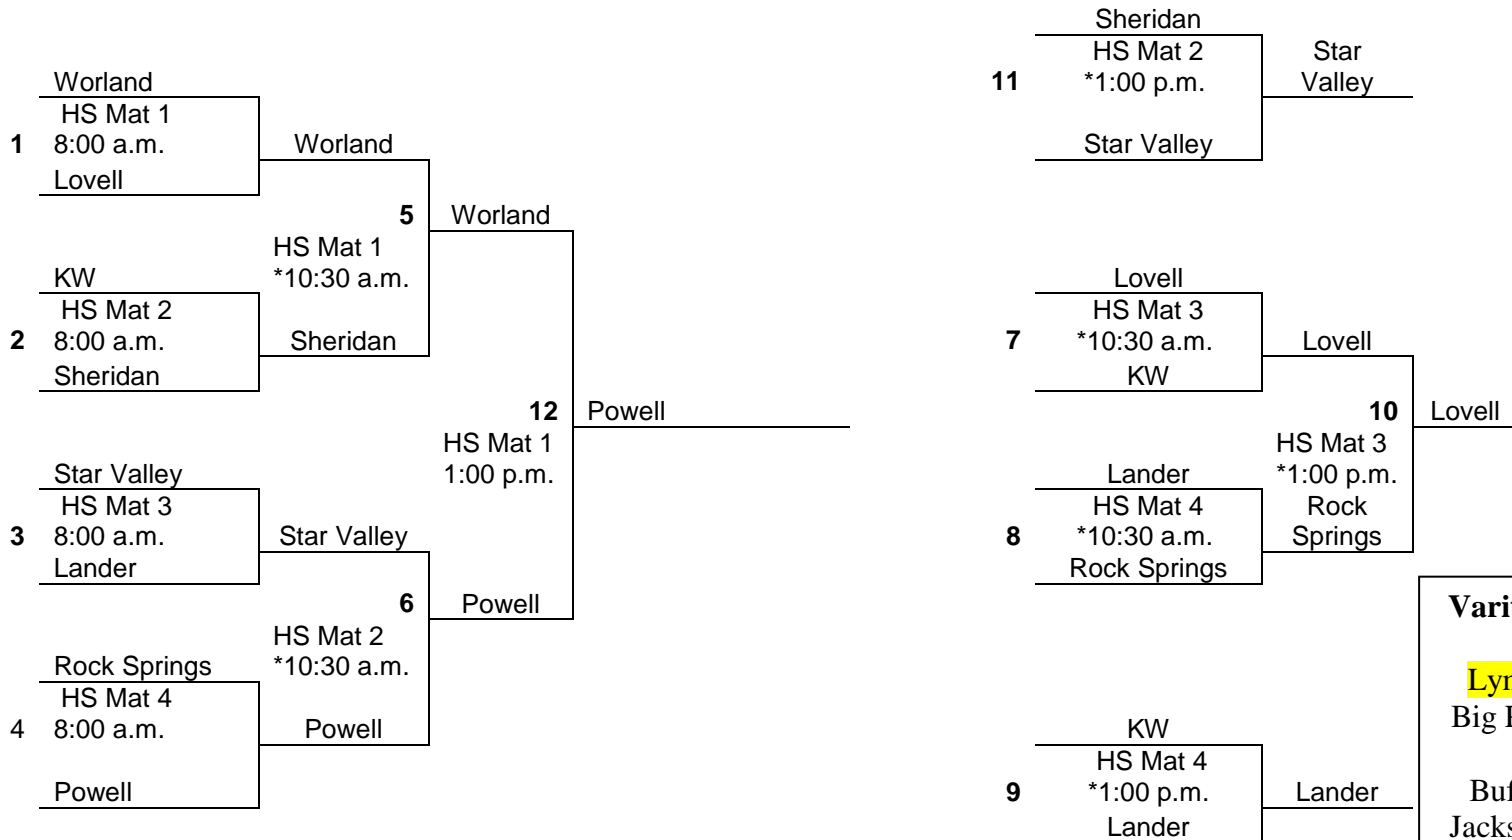

# Pinnacle Bank

## 2011 Battle in the Big Horns

Saturday Gold Bracket and Round-Robin@ Worland High School  
 1<sup>st</sup> and 2<sup>nd</sup> Place Teams in each Pool  
 RR 5<sup>th</sup> place in each Pool

**\*Times Subject to change. We will use a rolling schedule after the 8:00 a.m. matches**

Best of the Best Matches begin following final Varsity Dual at the high school.  
 Awards will be given following the last Best of the Best Match at the high school.

**Varsity Round-Robin**  
**Round 1**  
 Lyman vs. Jackson  
 Big Piney vs. Buffalo  
**Round 2**  
 Buffalo vs. Lyman  
 Jackson vs. Big Piney  
**Round 3**  
 Lyman vs. Big Piney  
 Jackson vs. Buffalo

Round-Robin duals begin on first mat available after gold bracket duals each round.